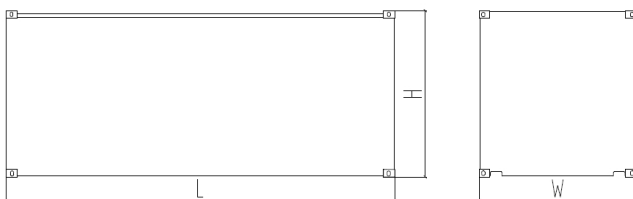

Standard Configuration (open type with base fuel tank)

Overall Dimensions: 1920×770×1370 mm

Weight: 1030 kg

Soundproof Type

Overall Dimensions: 2440×1060×1680 mm

Weight: 1500 kg

Specifications are subject to change without notice.