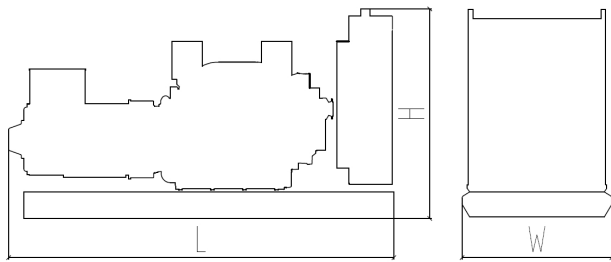

Standard Configuration (open type with base fuel tank)

Overall Dimensions: 1920×770×1370 mm

Weight: 1030 kg

Soundproof Type

Overall Dimensions: 2440×1060×1680 mm

Weight: 1500 kg

Specifications are subject to change without notice.